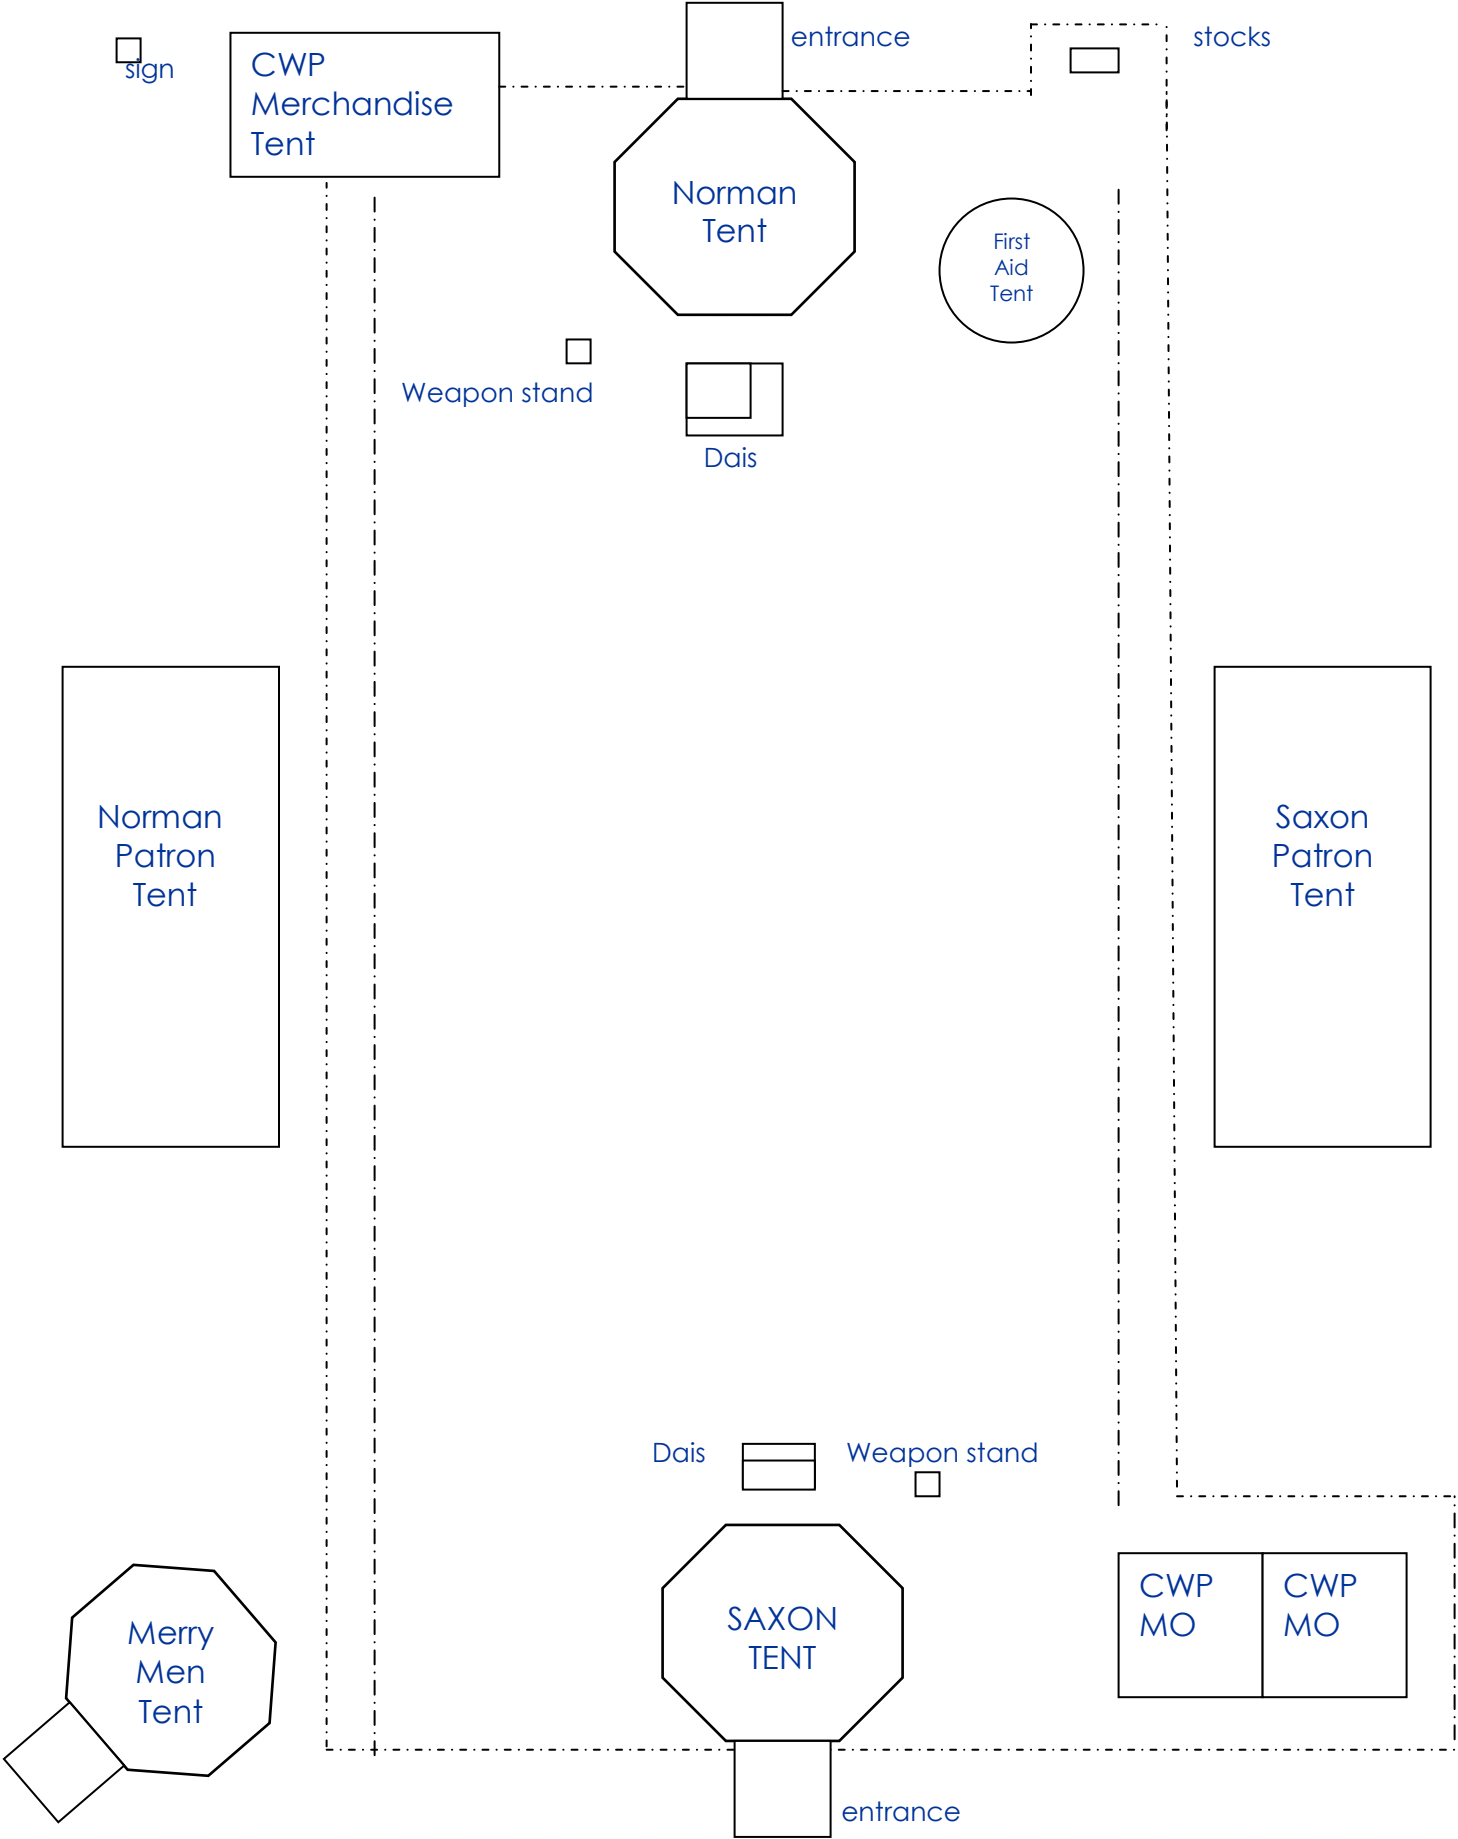

Castle Wall Productions Kings Show Layout

sign

CWP Merchandise Tent

entrance

stocks

Norman Tent

First Aid Tent

Weapon stand

Dais

Norman Patron Tent

Saxon Patron Tent

Dais

Weapon stand

Merry Men Tent

SAXON TENT

entrance

CWP MO CWP MO

Castle Wall Productions Barons Show Layout